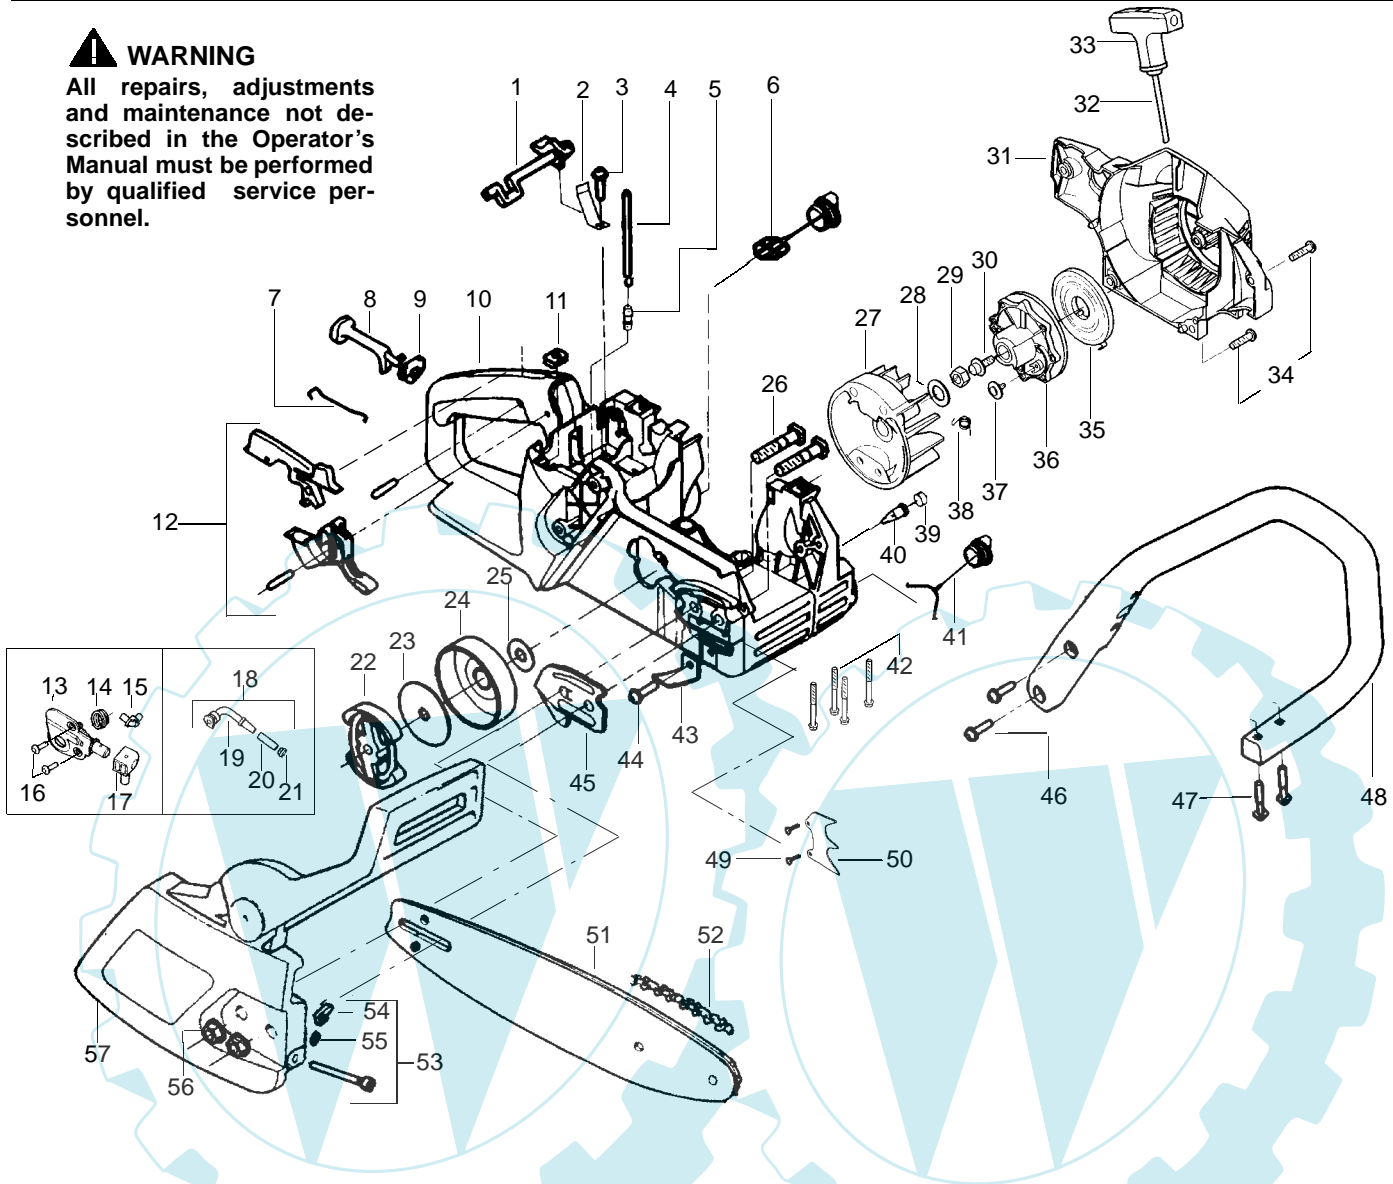

Ref.	Part No.	Description	Ref.	Part No.	Description	Ref.	Part No.	Description
1.	530038227	Lever-Switch (Includes Pin)	19.	530038373	Pickup-Oiler	40.	530026119	Valve-Check
2.	530016149	Spring-Switch	20.	530037821	Filter-Oil	41.	530010846	Assy-Oil Cap
3.	530015775	Screw	21.	530030189	Plug-Oil Filter	42.	530016132	Screw
4.	530069216	Kit-Fuel Line (Large)	22.	530014949	Assy. - Clutch	43.	530029850	Chain Catcher
5.	530023877	Fitting	23.	530015611	Washer-Clutch	44.	530015814	Screw
6.	530047192	Assy-Fuel Cap	24.	530047061	Assy-Drum W/brg.	45.	530038238	Plate-Bar Mounting
7.	530037809	Wire-Throttle	25.	530015907	Washer - Thrust	46.	530015814	Screw
8.	530047989	Lever-Choke	26.	530016133	Bolt-Bar Mounting	47.	530015940	Screw
9.	530038406	Grommet-Choke Knob	27.	530039209	Assy-Flywheel	48.	530037799	Handle-Front
10.	530047833	Assy-Chassis	28.	530015127	Washer-Flywheel	49.	530015906	Screw
11.	530015922	Nut-Speed	29.	530016134	Nut-Flywheel	50.	530014381	Kit-Spike Assy
12.	530071305	Kit-Trigger & Lockout	30.	530015920	Screw	51.	530044607	Bar-16"
13.	530071259	Kit-Oil Pump (incl. 14,15,17)	31.	530049335	Housing-Fan	52.	952051211	Chain-16"
14.	530037820	Gear-Worm Spring	32.	530069232	Kit-Rope	53.	530069611	Kit-Bar Adjust (incl.54,55)
15.	530049477	Elbow-Oil Pickup	33.	530037485	Handle-Starter	54.	530015826	Pin-Bar Adjust
16.	530016064	Screw	34.	530015892	Screw	55.	530038593	Retainer-Bar Adjust
17.	530019206	Seal Block	35.	530027531	Spring-Starter	56.	530015917	Nut-Bar Mounting
18.	530047663	Assy-Oil-Pickup (Incl. 19, 20 & 21)	36.	530037817	Pulley-Starter	57.	530054739	Assy-Chain Brake
			37.	530016080	Screw			
			38.	530023817	Spring - Starter Dog			
			39.	530038264	Plug - Bronze Vent			