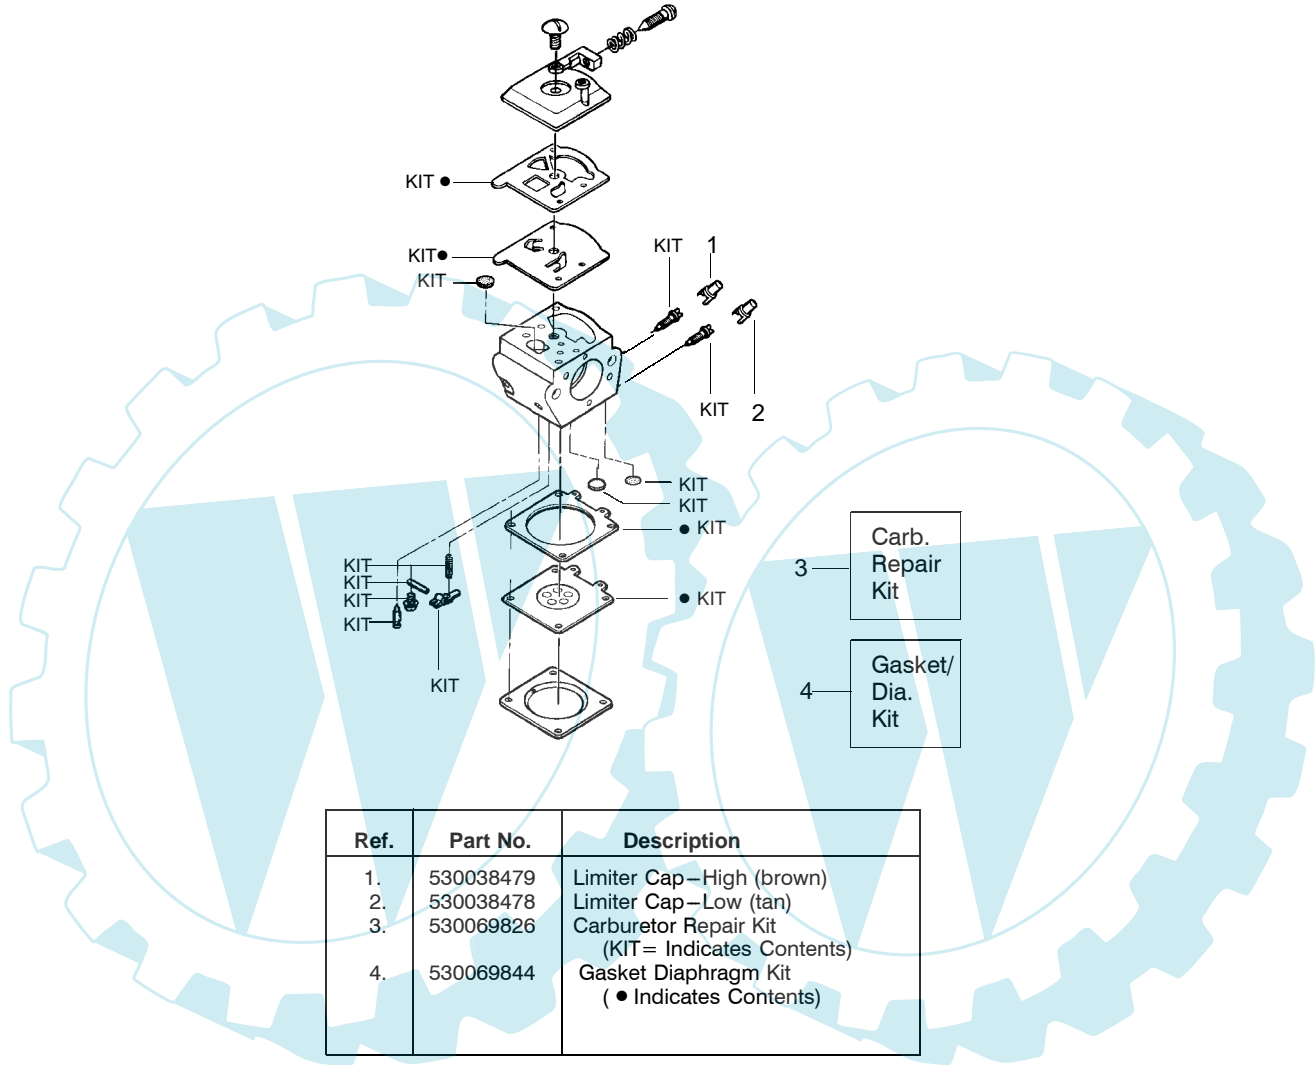

PARTS LIST NO. 530163046		PARTNER® PARTS LIST	CHAIN SAW MODEL(S) 350 – Russia	
DATE 7/26/02	Replaces 163046 – 3/25/02		NOTE: Illustration may differ from actual model due to design changes	PAGE NO. 3

Walbro
Carburetor Assembly
WT324 – 530069703

✓ = NEW PART NUMBER FOR THIS IPL   * = REFER TO THE SERVICE REFERENCE INDICATED FOR MORE INFORMATION. (LOCATED AT END OF IPL)
● = THESE PARTS ARE ILLUSTRATED FOR CLARITY. ORDER COMPLETE ASSEMBLY.