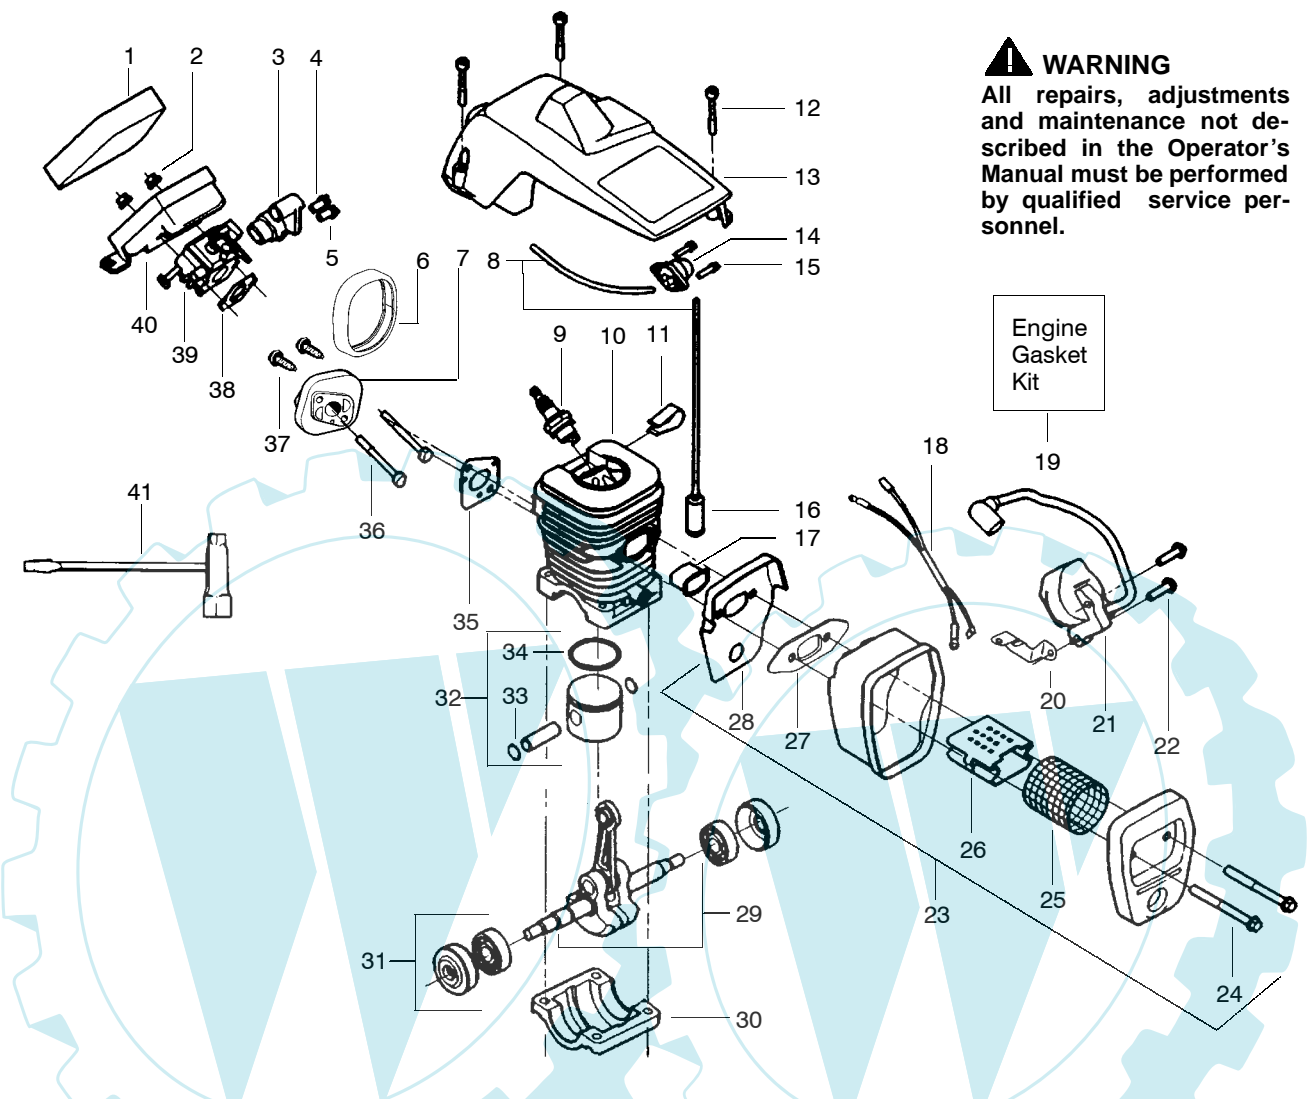

PARTS LIST NO. 530163046		PARTNER® PARTS LIST	CHAIN SAW MODEL(S) 350 – Russia	
DATE 7/26/02	Replaces 163046 – 3/25/02		NOTE: Illustration may differ from actual model due to design changes	PAGE NO. 2

⚠ WARNING
All repairs, adjustments and maintenance not described in the Operator's Manual must be performed by qualified service personnel.

Engine Gasket Kit

Ref.	Part No.	Description	Ref.	Part No.	Description	Ref.	Part No.	Description
1.	530037793	Foam–Air Filter	18.	530052296	Assy. –Wire Harness	33.	530015697	Retainer–Piston Pin
2.	530016101	Nut	19.	530069608	Kit–Engine Gasket (Incl. 27, 35 & 38)	34.	530029805	Ring – Piston
3.	530049244	Grommet–Carb Adjust	20.	530047442	Strap–Ground	35.	530069608	Gasket – Adapter(kit)
4.	530038479	Limiter Cap–High	21.	530039198	Module–Ignition	36.	530016187	Screw
5.	530038478	Limiter Cap–Low	22.	530015814	Screw	37.	530016386	Screw
6.	530054144	Seal–Carb Adapter	23.	530047207	Assy–Muffler (Incl. 24,25,26,27,28)	38.	530069608	Gasket– Carb.(kit)
7.	530049700	Adapter–Carb.	24.	530016132	Screw	39.	530069703	Kit–Carburetor (incl. 4 & 5)
8.	530069247	Kit–Fuel Line (Small)	25.	530036103	Screen–Spark	40.	530037804	Housing–Air Filter
9.	952030150	Spark Plug (RCJ–7Y)	26.	530037813	Diffuser–Muffler	41.	530031135	Scrench
10.	530069606	Kit–Cylinder	27.	530069608	Gasket–Muffler (kit)	Not Shown		
11.	530016136	Clip–High Tension Lead	28.	530049870	Backplate–Muffler	---		Operator Manual
12.	530016153	Screw	29.	530047062	Assy. – Crankshaft	530088424		English Version
13.	530071310	Kit–Cylinder Shield	30.	530037935	Cap–Crankcase	530088479		Russian Version
14.	530047213	Assy–Air Purge	31.	530056363	Assy.–Seal & Bearing	530056654		Decal–Warning
15.	530015780	Screw	32.	530069604	Kit–Piston (Incl. 33 & 34)	530038486		Decal–Stop
16.	530095646	Assy–Fuel Pick–up						
17.	530037652	Insulator–Heat						

↗ = NEW PART NUMBER FOR THIS IPL   * = REFER TO THE SERVICE REFERENCE INDICATED FOR MORE INFORMATION. (LOCATED AT END OF IPL)
● = THESE PARTS ARE ILLUSTRATED FOR CLARITY. ORDER COMPLETE ASSEMBLY.